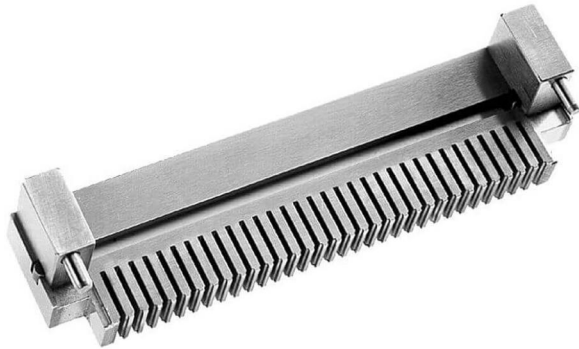

Product Data Sheet

Press-fit tool for DIN female connector R,
Part No. 884-503

Illustration similar

- upper tool for press-in
- for DIN female connector R

» to product on www.ept.de

» to product group Tools

Product Data Sheet

Press-fit tool for DIN female connector R,
Part No. 884-503

Drawings

Component data for this product you can request through sales@ept.de