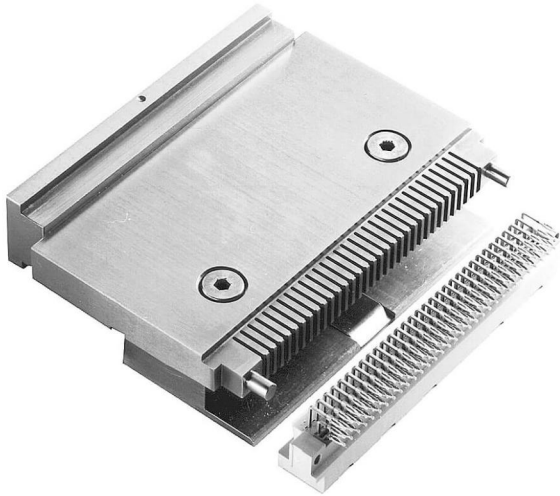

# Product Data Sheet

Press-fit tool for DIN male connector B,  
Part No. 884-150

---

Illustration similar

- upper tool for press-in
- for DIN male connector B

» to product on [www.ept.de](http://www.ept.de)

# Product Data Sheet

Press-fit tool for DIN male connector B,  
Part No. 884-150

---